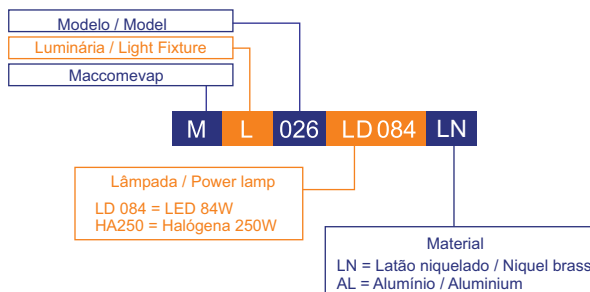

Descrição do produto

Luminária portátil de segurança especial, para inspeção, alimentação por ar comprimido.

Corpo: Latão niquelado or alumínio;

Difusor: Vidro temperado;

Refletora: Alumínio anodizado fosco (facho fechado - padrão) ou polido (facho aberto - sob consulta)

Suporte: Incluso;

Tensão de saída: 24V;

Alimentação de entrada: Por ar comprimido;

Peso: 13,5Kg; (Latão Niquelado)

6,9Kg (Alumínio)

Normas técnicas: ABNT NBR IEC 60079-0/31/33;

Product description

Special safety portable luminaire for inspection, compressed air supply.

Body: Niquel brass or aluminium

Diffuser: Tempered glass;

Reflector: Anodized aluminum matt (flood beam - standard) or polished (spot beam - on request);

Support: Included;

Output Voltage: 24V;

Power source: For compressed air;

Weight: 13,5Kg; (Niquel brass)

6,9Kg (Aluminium)

Technical standards: ABNT NBR IEC 60079-0/31/33;

Tipo / Type	LED	Halógena / Halogen
Tensão / Volts	24V	
Potência / Power	84W	250W
Saída / Output	8000 Lm	6000 Lm
Vida útil da lâmpada Service life of the lamp	> 30000h	2000h
Pressão / Pressure	4.0 - 7.0 bar	
Consumo / Consumption	< 0.3m³ /min	< 0.75m³ /min
Eficiência / Efficiency	95,2Lm/W	24Lm/W

DESENHO DIMENSIONAL DIMENSION DRAWING (mm)